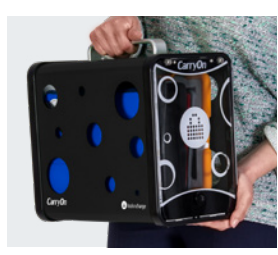

CarryOn™ Charging Station with USB-C PD

Quickly charge, store, secure and carry up to five iPad or tablet devices.¹

Specs: 11.9"(H) x 7.2"(W) x 12.3"(L) | 5.5 lbs

LocknCharge makes life easier.

Ultra-Mobile. The CarryOn is the most portable charging station on the market. Its compact design coupled with built in handle makes transporting and distributing devices easier than ever before.

Time to Get Organized. It's virtually impossible to tangle the charging cables in the CarryOn Mobile Charging Station. The cords are just the right length to reach each device—no more, no less, no mess.

Efficient Power Delivery (PD) Charging. Quickly charge 5 devices at once at 30W of power per USB-C port. USB-C PD (Power Delivery) is a fast charging technology that delivers much higher levels of power than standard charging when connected to a supported device.

Taking Portability to the Next Level. The CarryOn holds up to five devices, together with all the charging hardware and cables in one clean, compact unit.

Secure. The CarryOn includes a keyed lock, aluminum outer shell and impact-resistant alloy edging to keep devices safe, secure and protected.